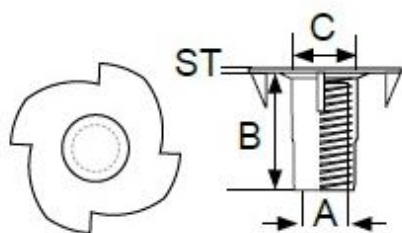

PRODUCT SHEET

Description:

Tee Nut, 4 Prongs, M6x11mm (1,1mm), Steel, Plain

Item number:

12.11.015-0

Units	Box	Carton	HS Code	Barcode
Pcs.	1	5000	7318190090	
				5704866027632

A	B	C	ST
M4	5 mm	Ø6,5 mm	0,8 mm
M5	8 mm	Ø6,5 mm	0,8 mm
M6	8 mm	Ø7,5 mm	1,2 mm
M6	11 mm	Ø7,5 mm	1,2 mm
M6	15 mm	Ø7,5 mm	1,2 mm
M8	10 mm	Ø9,5 mm	1,2 mm
M8	15 mm	Ø9,5 mm	1,5 mm
M10	11 mm	Ø9,5 mm	1,5 mm
M10	16 mm	Ø11,75 mm	1,6 mm

SISO A/S

Mileparken 11
DK-2740 Skovlunde
Denmark
VAT: DK 24786013

Phone +45 45 830 900

www.siso.dk
siso@siso.dk

Danske Bank
Nytorv Branch
Copenhagen
SWIFT: DABADKKK

Account no.
4180 3112 112936
IBAN Account
DK7230003112112936